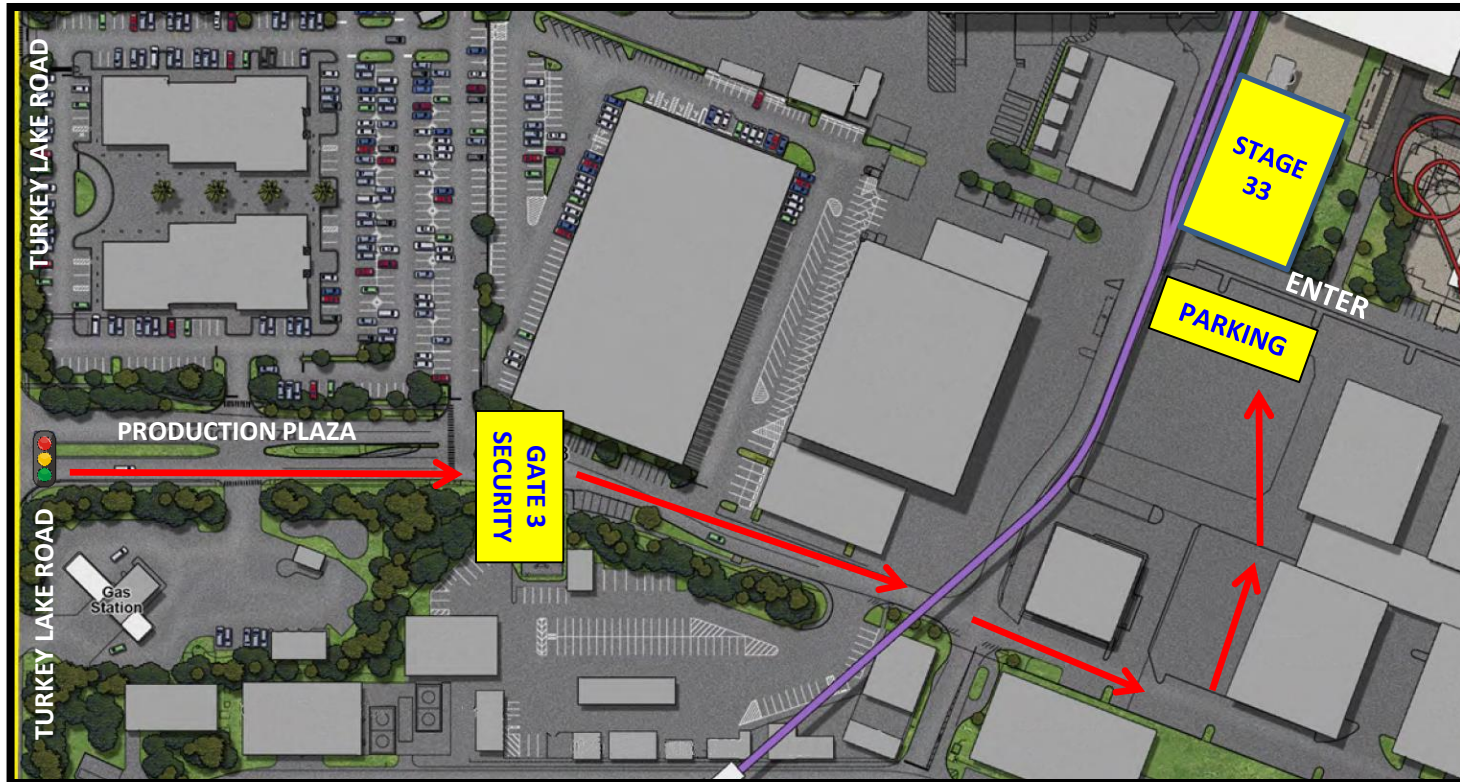

DRIVE-ON DIRECTIONS TO GATE 3 SECURITY

Wednesday, August 26, 2020

Google Maps Directions: 3000 Production Plaza, Orlando, FL 32819

Entry Gate Enhanced Security Measures

- Contactless temperature check
- Government issued identification required
- Vehicle may be subject to screening
- Possible Hand held metal detection by Resort Security Officers
- Bags subject to inspection

- Place the **Security Drive-On Placard** on your dashboard so it's visible as you approach the security check point.
- Event Staff will direct you where to park. After you have parked your vehicle, staff will direct you to **Stage 33**.